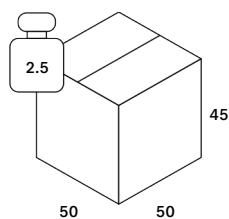

Upholstery covering	
Type	Structured
Color	Terra

Dimensions

General Dimensions	
Width (cm)	50
Depth (cm)	50
Height (cm)	45
Net weight (kg)	3.5

Zahara outdoor pouf - Terra Stripe fabric 50/50/45

20181

Packaging

Packaging Details

Pack length (cm)	50	Vol (m3)	0.1125
Pack width (cm)	50	GW (kg)	2.5
Pack thickness (cm)	45	EAN	5404023630353

Zahara outdoor pouf - Terra Stripe fabric 50/50/45

20181

Test, Label and Certificates

Dimensions

Attribute	Value
Seat width	50 cm
Seat depth	50 cm
Seat height	45 cm

Functionality

Attribute	Value
Max. load furniture	135 kg

Other

Attribute	Value
Construction	No assembly required

Upholstery Specifications